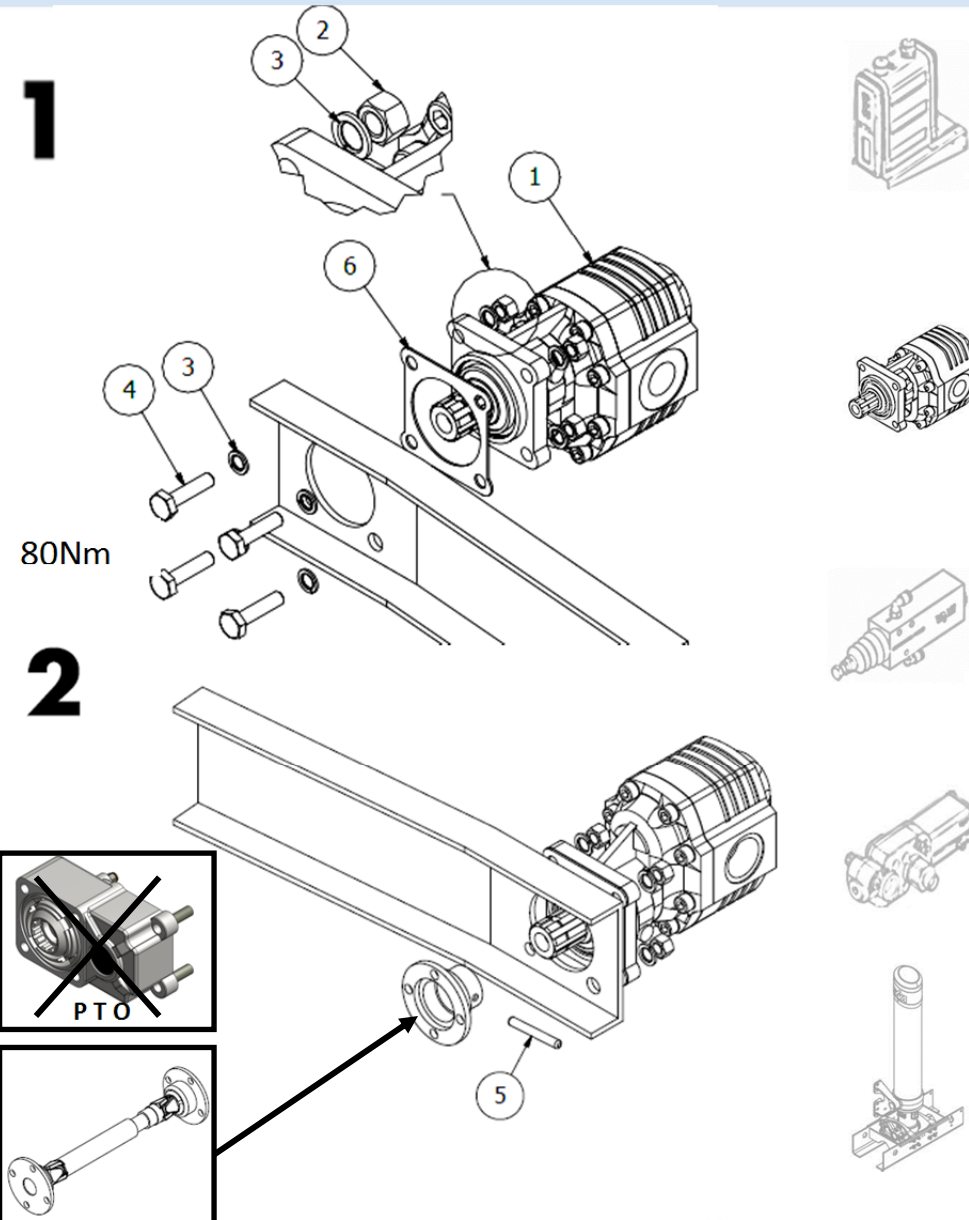

Mounting Instructions

Gear Pump (ALPHA ONE)

No.	Description	Item No.	Qty.
1	GEAR PUMP 082L-BI-4H3-2S-16BSP16-250	14571223C	1
2	SELF LOCKING NUT M12 DIN	015026531	4
3	WASHER M12 DIN	015021066	4
4	BOLT M12x50	015006022	4
5	DOWEL PIN, 8MM	015030010	1
6	PUMP FLANGE	021430010	1

Mounting Instructions

Gear Pump (ALPHA ONE)