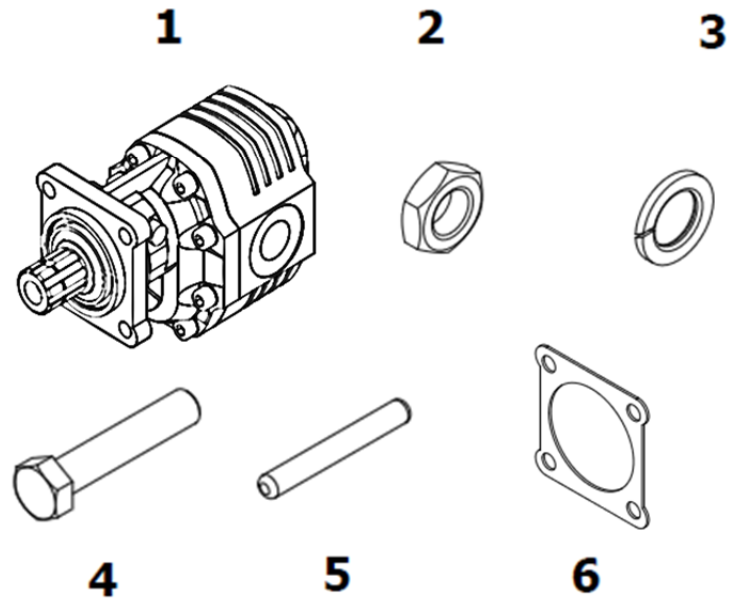

Mounting Instructions

Gear Pump (ALPHA ONE)

No.	Description	Item No.	Qty.
1	GEAR PUMP 082L-BI-4H3-2S-16BSP16-250	14571223C	1
2	SELF LOCKING NUT M12 DIN	015026531	4
3	WASHER M12 DIN	015021066	4
4	BOLT M12x50	015006022	4
5	DOWEL PIN, 8MM	015030010	1
6	PUMP FLANGE	021430010	1

Mounting Instructions

Gear Pump (ALPHA ONE)